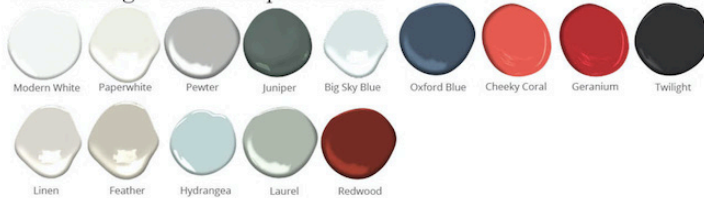

Wythe Side Table

DIMENSIONS
20"L x 20"W x 24"H

FEATURES

- Curved leg detail
- Brass caster sleeve on legs
- All finishes fall below the Greenguard Limit for VOC content

Paint & High Gloss Lacquer Colors

Wood Finishes