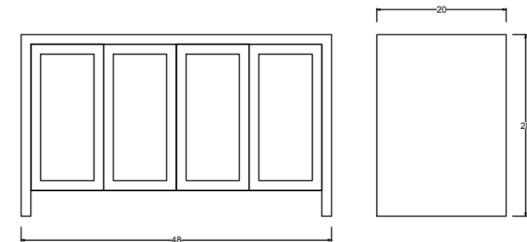

Thompson Credenza - 48"

DIMENSIONS

48"L x 20"W x 28"H

FEATURES

- Compatible with our Smart Outlet Option
- Adjustable shelving, one per cabinet
- Discrete wire management via concealed exterior openings
- Option for Touch Latch Hardware or Sliding Door Hardware
- Grasscloth optional on recess of door faces
- Designed for small space living
- All finishes fall below the Greenguard Limit for VOC content