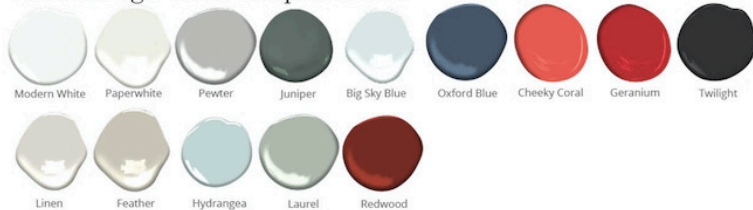

Thompson Credenza - 48"

DIMENSIONS

48"L x 20"W x 28"H

FEATURES

- Compatible with our Smart Outlet Option
- Adjustable shelving, one per cabinet
- Discrete wire management via concealed exterior openings
- Option for Touch Latch Hardware or Sliding Door Hardware
- Grasscloth optional on recess of door faces
- Designed for small space living
- All finishes fall below the Greenguard Limit for VOC content

Paint & High Gloss Lacquer Colors

Wood Finishes

ziggy

Customizable • Nontoxic • American Made

STUDIOZIGGY.COM

@STUDIOZIGGY