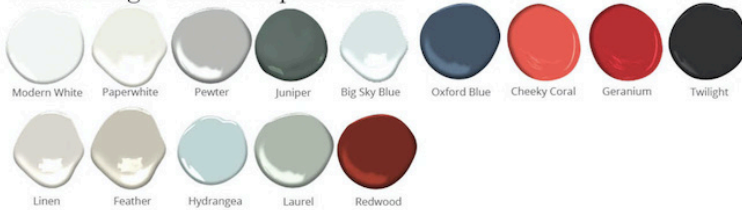

Sullivan Dresser - 42"

DIMENSIONS
42"L x 20"W x 28"H

FEATURES

- Solid wood full-extension dovetail drawers with natural finish
- Drawers have undermount concealed glides and are soft-closing
- Grasscloth optional on recess of drawer faces
- All finishes fall below the Greenguard Limit for VOC content

Paint & High Gloss Lacquer Colors

Wood Finishes

ziggy

Customizable • Nontoxic • American Made

STUDIOZIGGY.COM
@STUDIOZIGGY