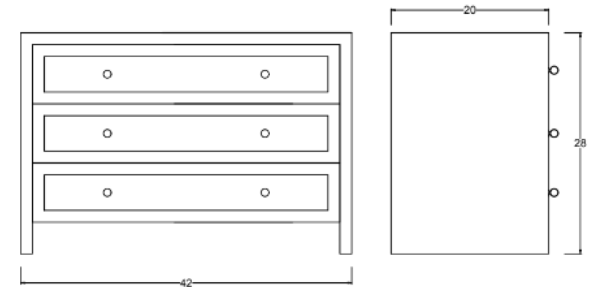

Sullivan Dresser - 42"

DIMENSIONS
42"L x 20"W x 28"H

FEATURES

- Solid wood full-extension dovetail drawers with natural finish
- Drawers have undermount concealed glides and are soft-closing
- Grasscloth optional on recess of drawer faces
- All finishes fall below the Greenguard Limit for VOC content