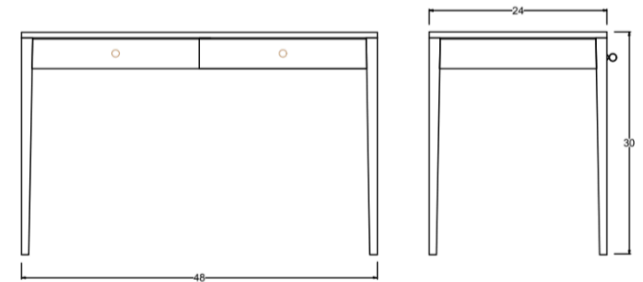

Perry - 48" Desk

DIMENSIONS

48"L x 21"W x 30"H

FEATURES

- Solid wood full-extension dovetail drawers with natural finish
- Drawers have undermount concealed glides and are soft-closing
- All finishes fall below the Greenguard Limit for VOC content