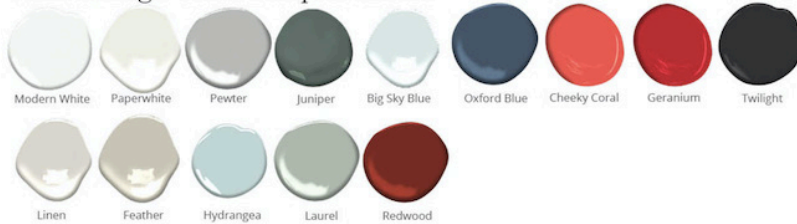

## FEATURES

- Solid wood full-extension dovetail drawers with natural finish
- Drawers have undermount concealed glides and are soft-closing
- All finishes fall below the Greenguard Limit for VOC content

## Paint & High Gloss Lacquer Colors