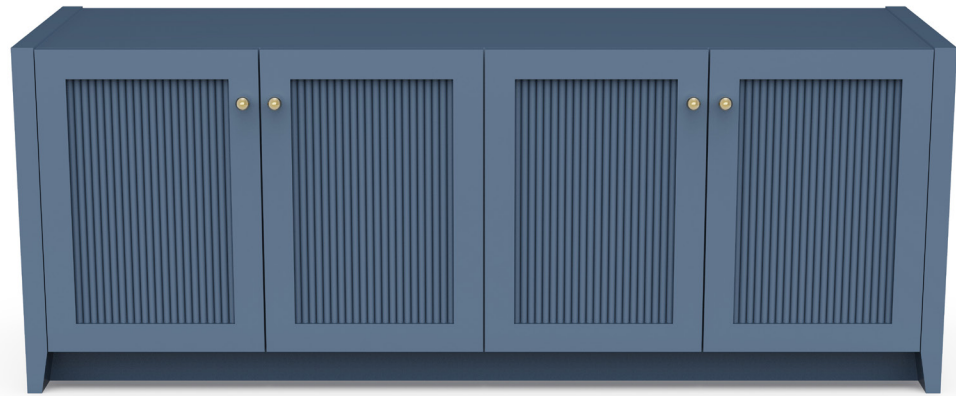

# Bedford - 63"

## Sideboard

### DIMENSIONS

63"L x 19"D x 24"H

### FEATURES

- Compatible with our Smart Outlet Option
- Reeded door detail
- Classic Round Hardware included with furniture. Additional hardware options available here
- Adjustable shelving, one per cabinet
- Discrete wire management via concealed exterior openings
- All finishes fall below the Greenguard Limit for VOC content