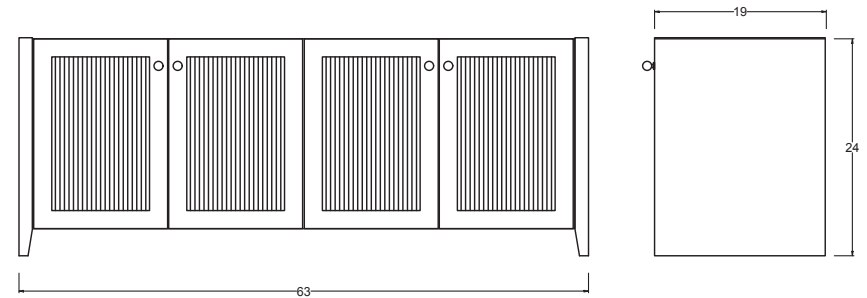

Bedford - 63"

Sideboard

DIMENSIONS

63"L x 19"D x 24"H

FEATURES

- Compatible with our Smart Outlet Option
- Reeded door detail
- Classic Round Hardware included with furniture. Additional hardware options available here
- Adjustable shelving, one per cabinet
- Discrete wire management via concealed exterior openings
- All finishes fall below the Greenguard Limit for VOC content