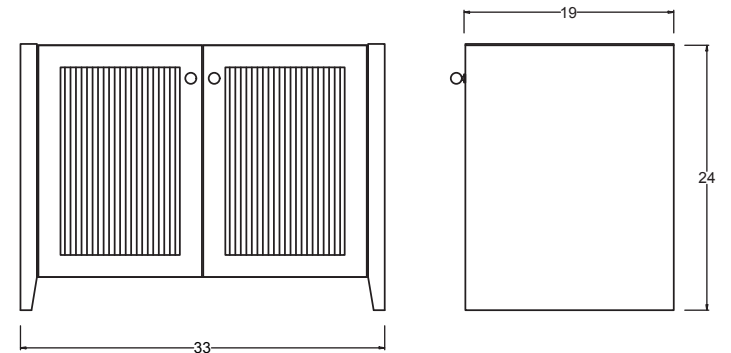

Bedford - 33" Sideboard

DIMENSIONS

33"L x 19"D x 24"H

FEATURES

- Compatible with our Smart Outlet Option
- Reeded door detail
- Classic Round Hardware included with furniture. Additional hardware options available here
- Adjustable shelving, one per cabinet
- Discrete wire management via concealed exterior openings
- Designed for small space living
- All finishes fall below the Greenguard Limit for VOC content