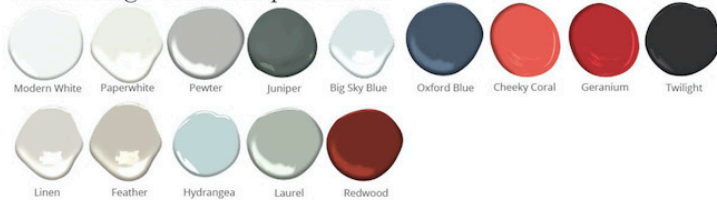

Bedford - 33" Sideboard

DIMENSIONS

33"L x 19"D x 24"H

FEATURES

- Compatible with our Smart Outlet Option
- Reeded door detail
- Classic Round Hardware included with furniture. Additional hardware options available here
- Adjustable shelving, one per cabinet
- Discrete wire management via concealed exterior openings
- Designed for small space living
- All finishes fall below the Greenguard Limit for VOC content

Paint & High Gloss Lacquer Colors

Wood Finishes

ziggy

Customizable • Nontoxic • American Made

STUDIOZIGGY.COM

@STUDIOZIGGY