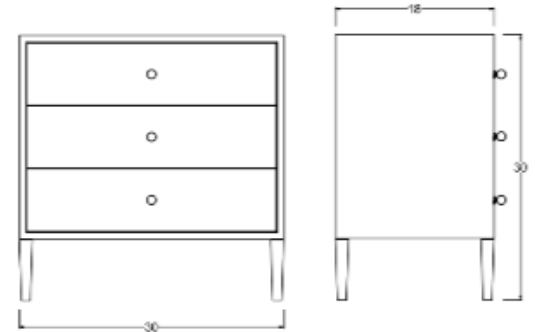

Barrow

Bedside Table - Large

DIMENSIONS

30"L x 18"W x 30"H

FEATURES

- Compatible with our Smart Outlet Option
- Solid wood full-extension dovetail drawers with natural finish
- Drawers have undermount concealed glides and are soft-closing
- All finishes fall below the Greenguard Limit for VOC content