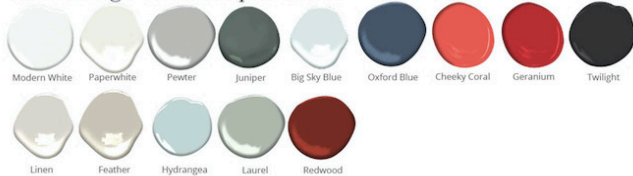

Barrow

Bedside Table - Large

DIMENSIONS

30"L x 18"W x 30"H

FEATURES

- Compatible with our Smart Outlet Option
- Solid wood full-extension dovetail drawers with natural finish
- Drawers have undermount concealed glides and are soft-closing
- All finishes fall below the Greenguard Limit for VOC content

Paint & High Gloss Lacquer Colors

Wood Finishes

ziggy

Customizable • Nontoxic • American Made

STUDIOZIGGY.COM

@STUDIOZIGGY