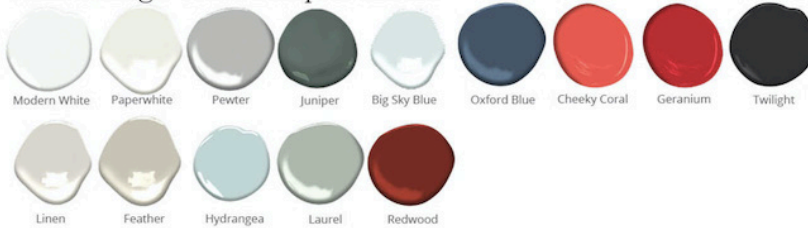

Graham

Dresser Shown with Topper - 42"

DIMENSIONS

Dresser: 42"L x 20"D x 30"H

Topper: 42"L x 20"D x 3"H

FEATURES

- Topper attaches with included mounting brackets
- Compatible with our Smart Outlet Option
- Solid wood full-extension dovetail drawers with natural finish
- Drawers have undermount concealed glides and are soft-closing
- All finishes fall below the Greenguard Limit for VOC content

Paint & High Gloss Lacquer Colors

Wood Finishes

ziggy

Customizable • Nontoxic • American Made

STUDIOZIGGY.COM

@STUDIOZIGGY