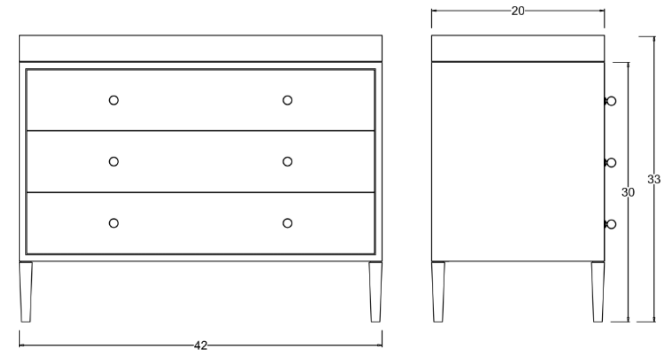

Graham

Dresser Shown with Topper - 42"

DIMENSIONS

Dresser: 42"L x 20"D x 30"H

Topper: 42"L x 20"D x 3"H

FEATURES

- Topper attaches with included mounting brackets
- Compatible with our Smart Outlet Option
- Solid wood full-extension dovetail drawers with natural finish
- Drawers have undermount concealed glides and are soft-closing
- All finishes fall below the Greenguard Limit for VOC content